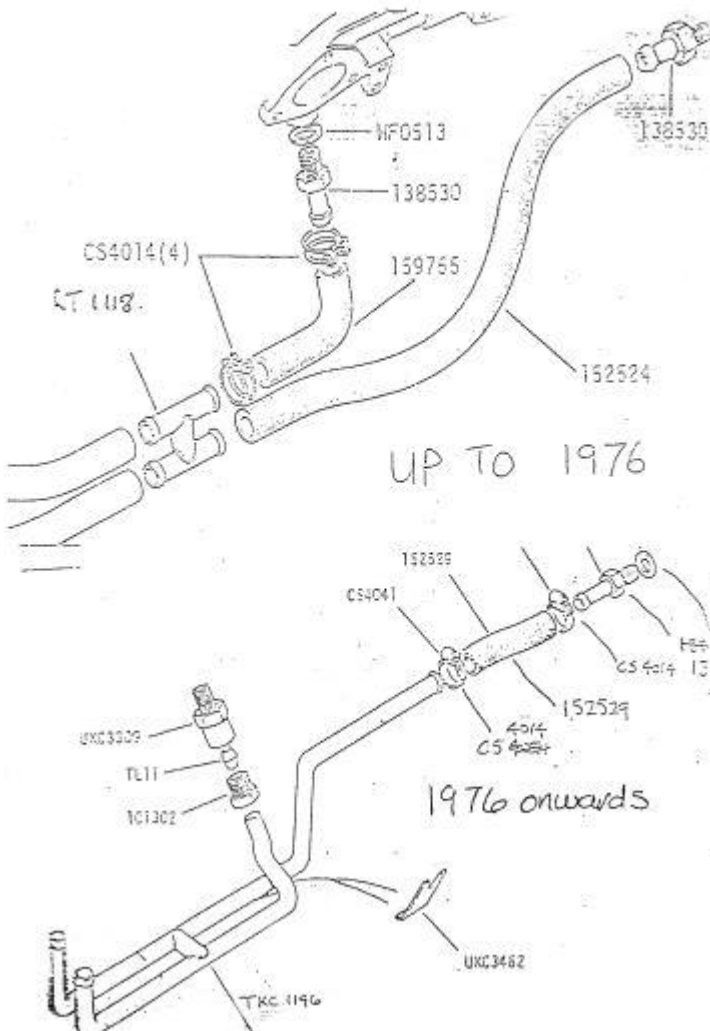

HEATER & WATER LINK PIPE

Triumph Dolomite

Part Number: **RT1158**

QUALITY PARTS AND ACCESSORIES

Triumph House, Sleaford Road, Bracebridge Heath, Lincoln LN4 2NA, England

UK Tel: +44 (0)1522 568000 | USA Tel: 1 855 746 2767 | Fax: +44 (0)1522 567600 | E-mail: sales@rimmerbros.com